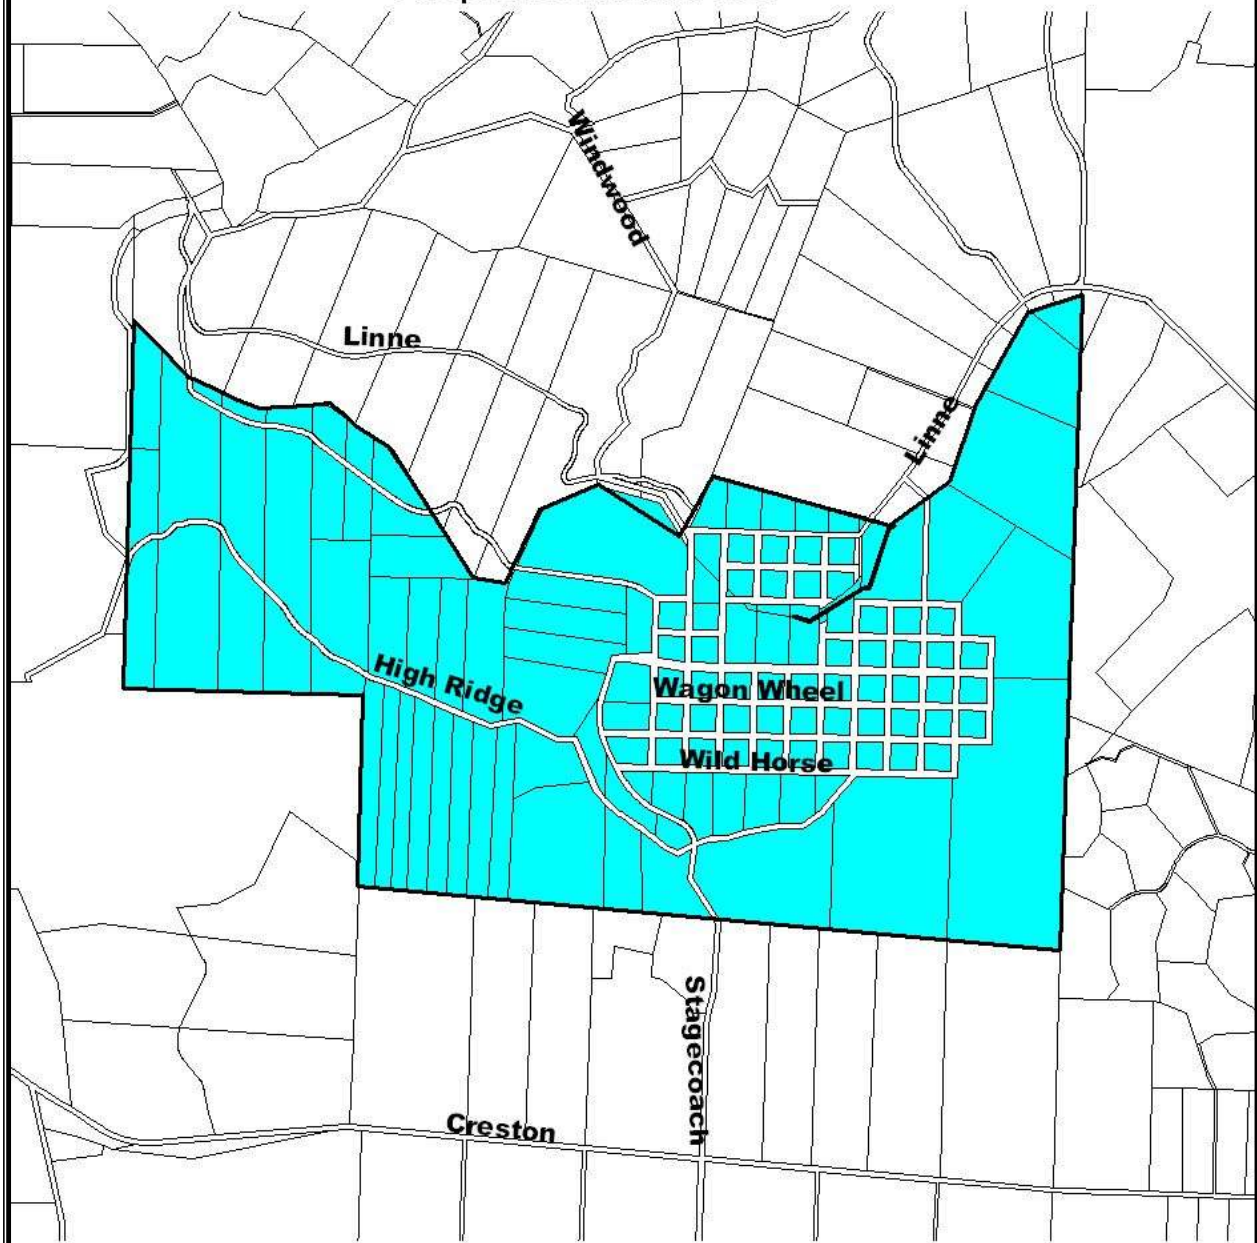

Linne Community Services District  
Service Area and Sphere of Influence  
Adopted: December 2007

Legend

-  Service Area
-  Sphere of Influence
-  Major Roads