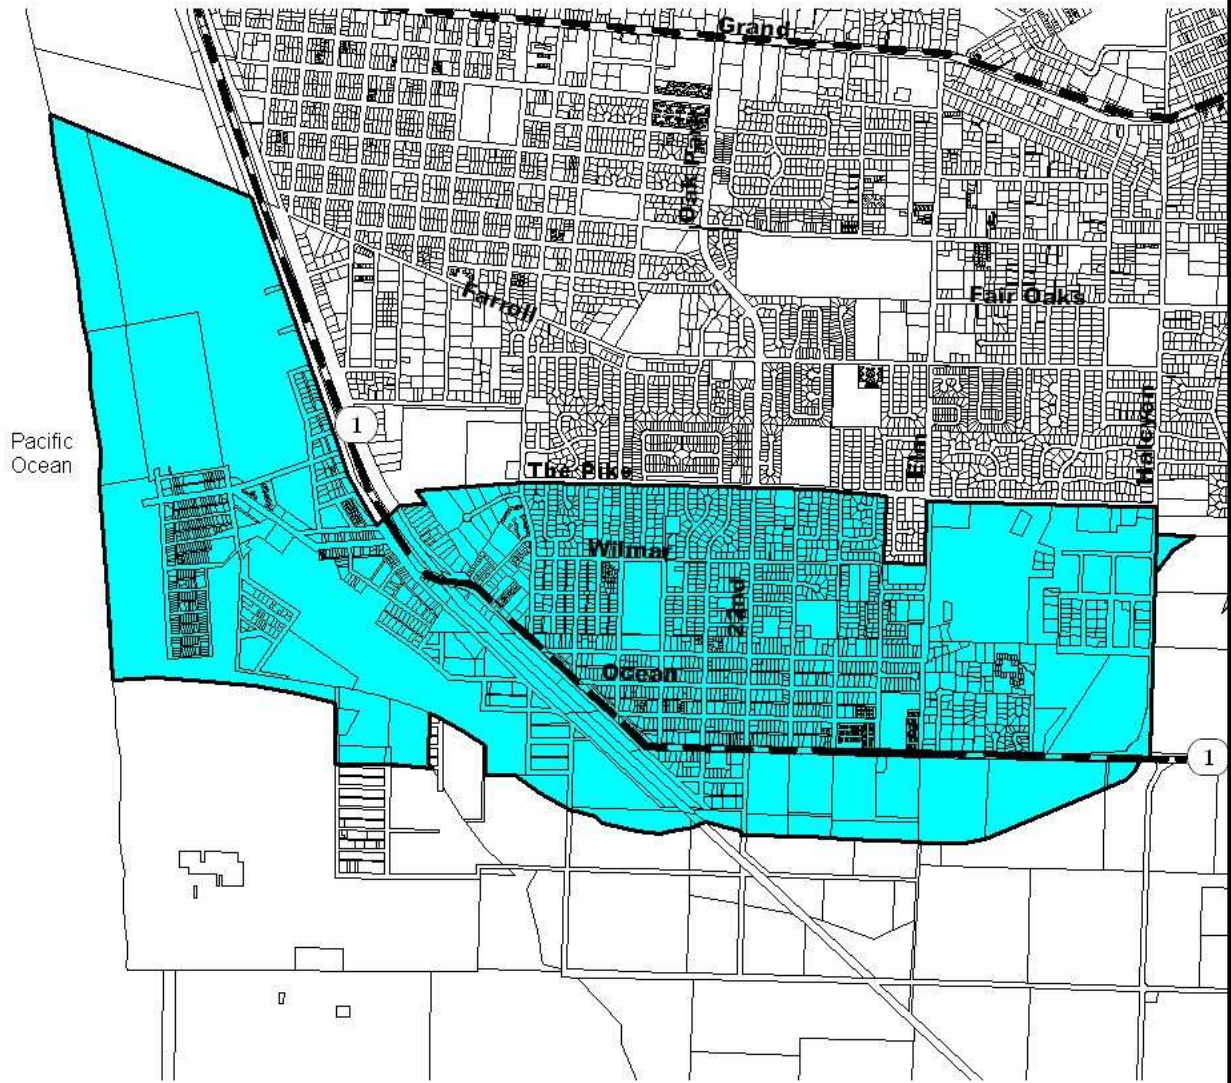

Oceano Community Services District
Service Area and Sphere of Influence
Adopted: February 2003

Legend

-  Service Area and Sphere of Influence
-  Major Roads