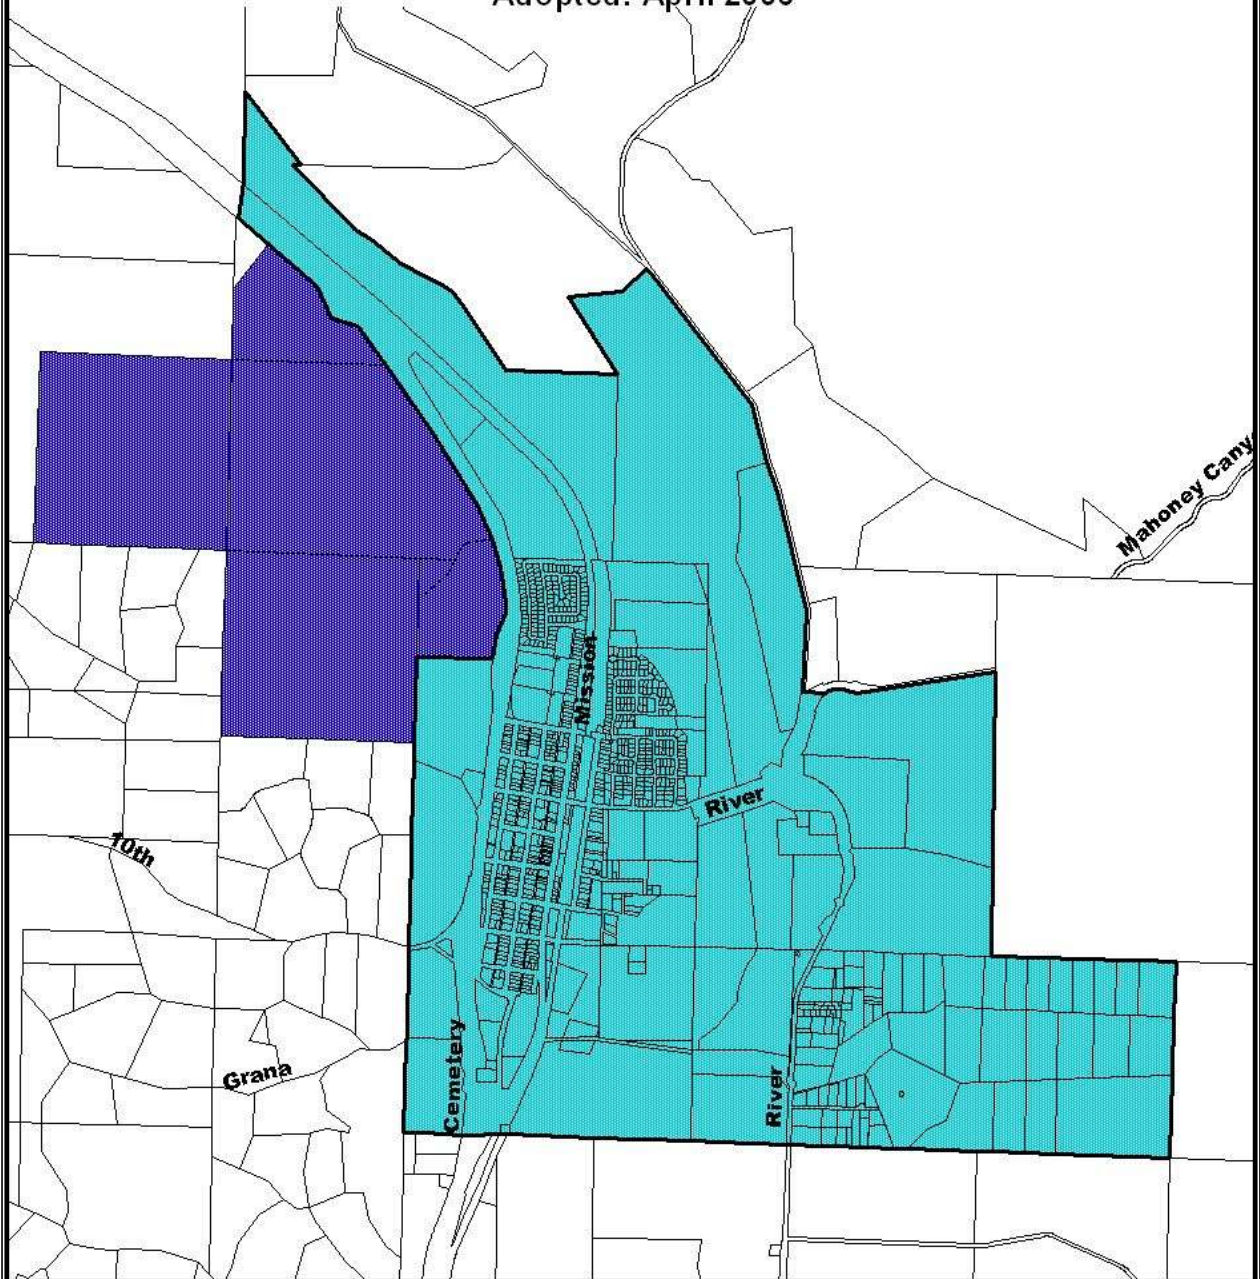

San Miguel Community Services District  
Service Area and Sphere of Influence  
Adopted: April 2006

Legend

-  Service Area
-  Sphere of Influence Pending Approval of General Plan Amendment
-  Major Roads