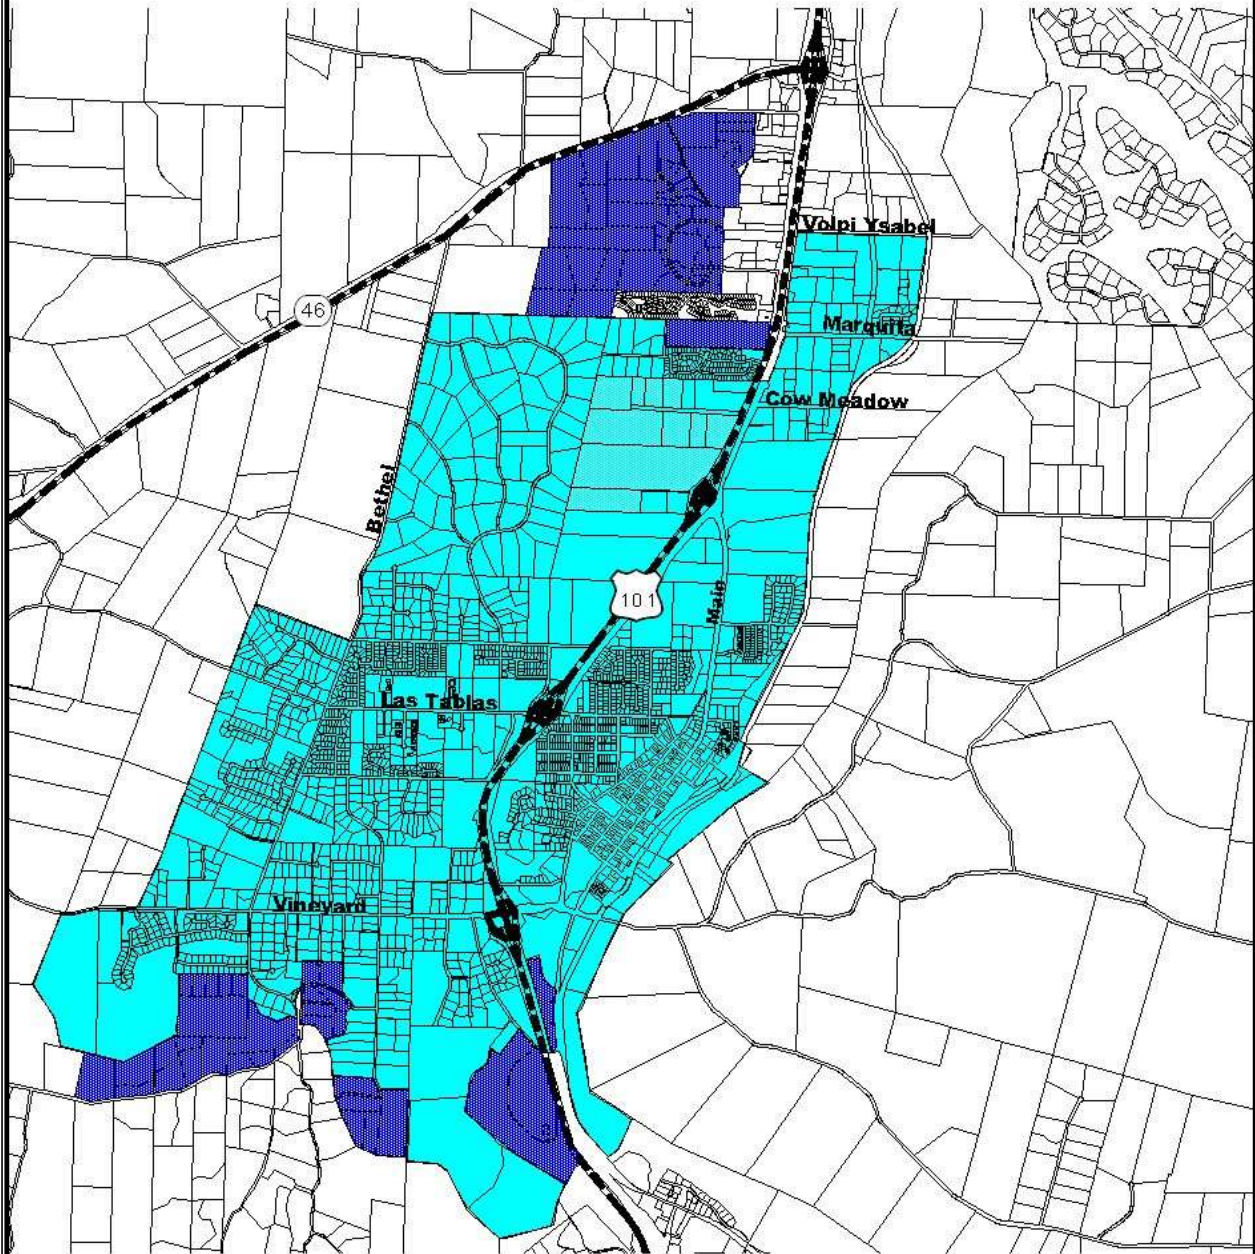

Templeton Community Services District
Service Area and Sphere of Influence
Adopted: April 2006

Legend

-  Service Area
-  Sphere of Influence
-  Major Roads