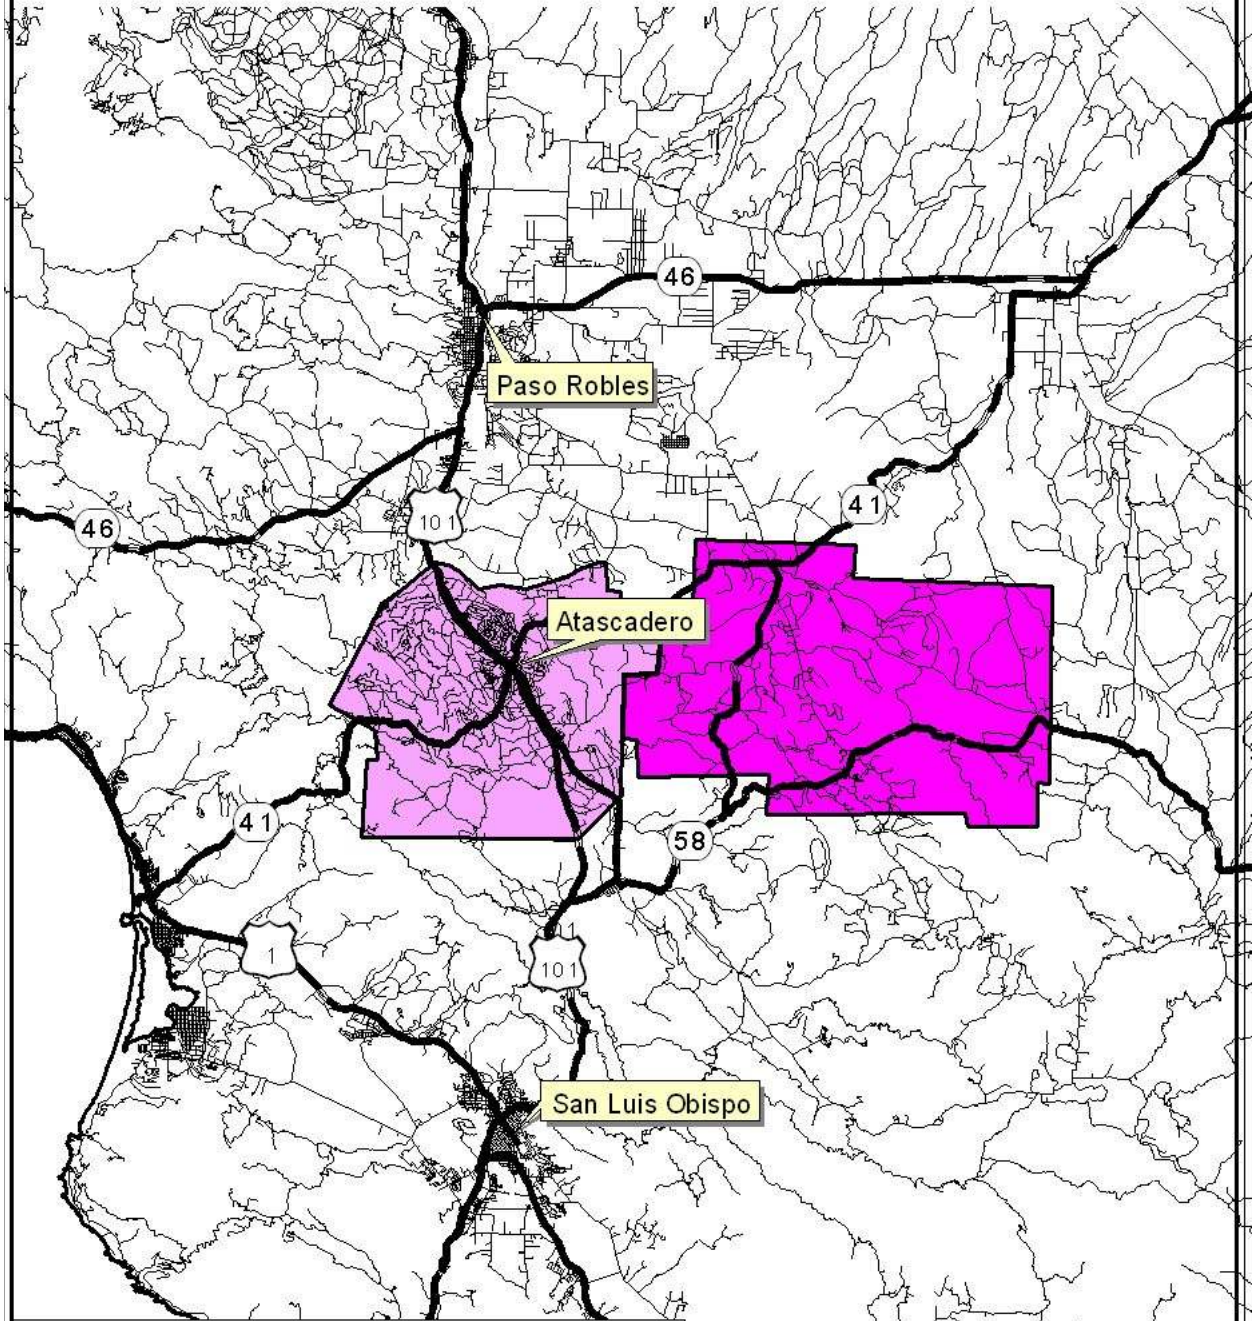

Atascadero Cemetery District July 17, 2002

Legend

-  Service Area
-  Sphere of Influence
-  Major Roads