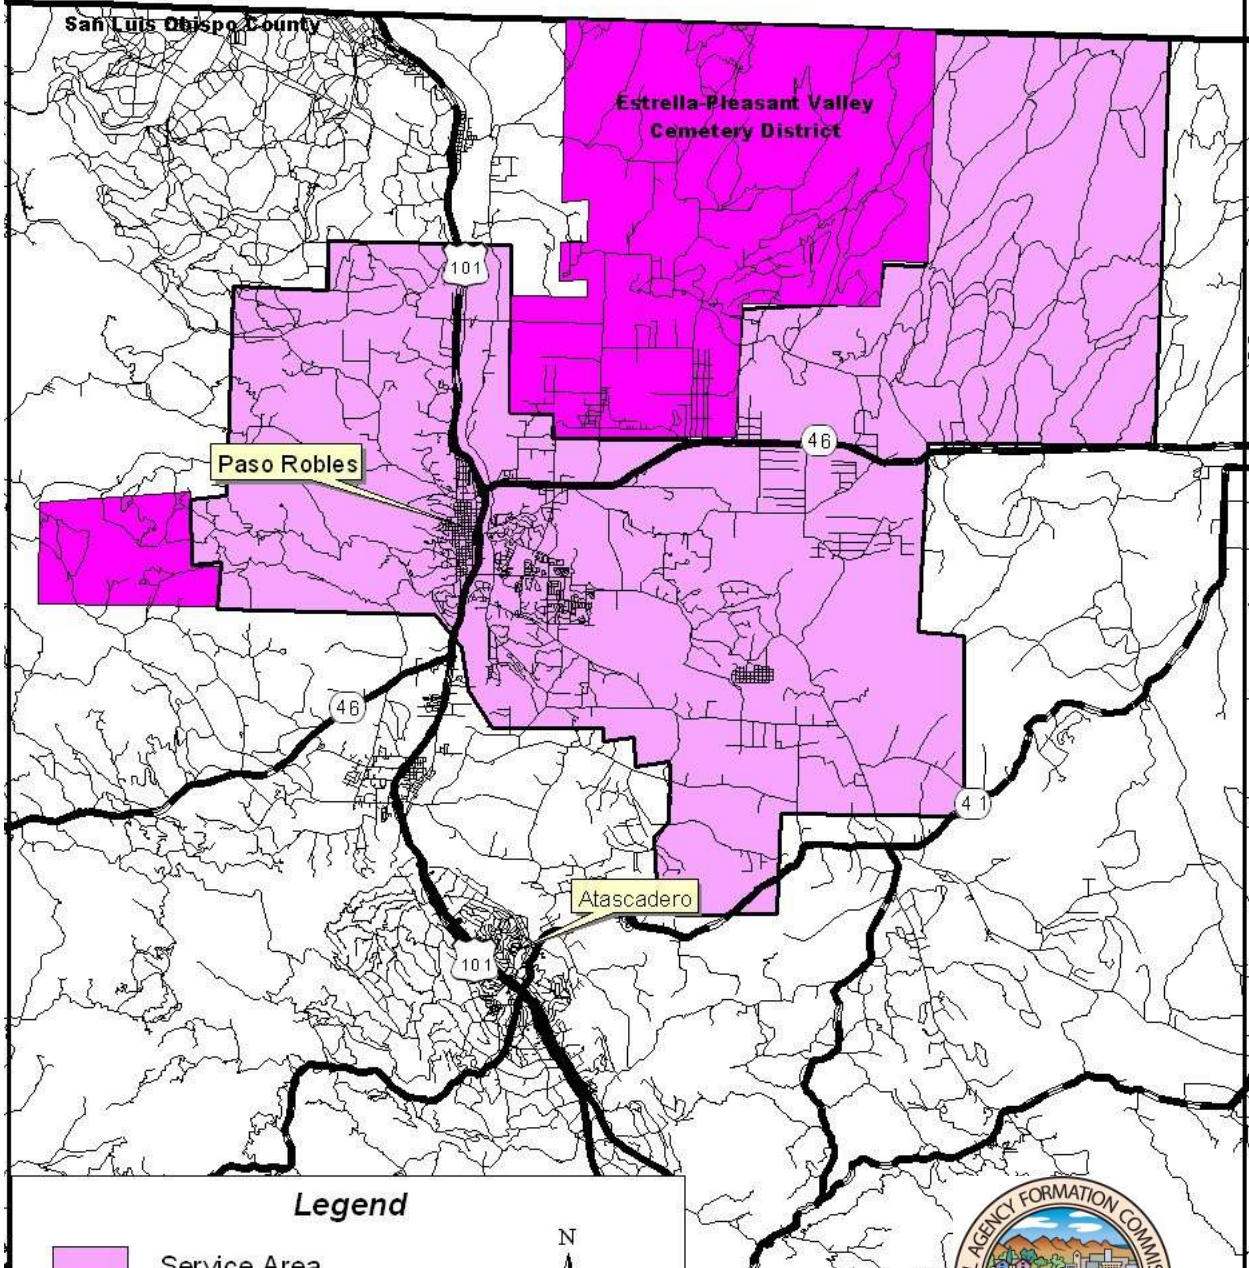

Paso Robles Cemetery District

July 17, 2002

Monterey County

San Luis Obispo County

Paso Robles

Atascadero

Estrella-Pleasant Valley Cemetery District

Legend

-  Service Area
-  Sphere of Influence
-  Major Roads