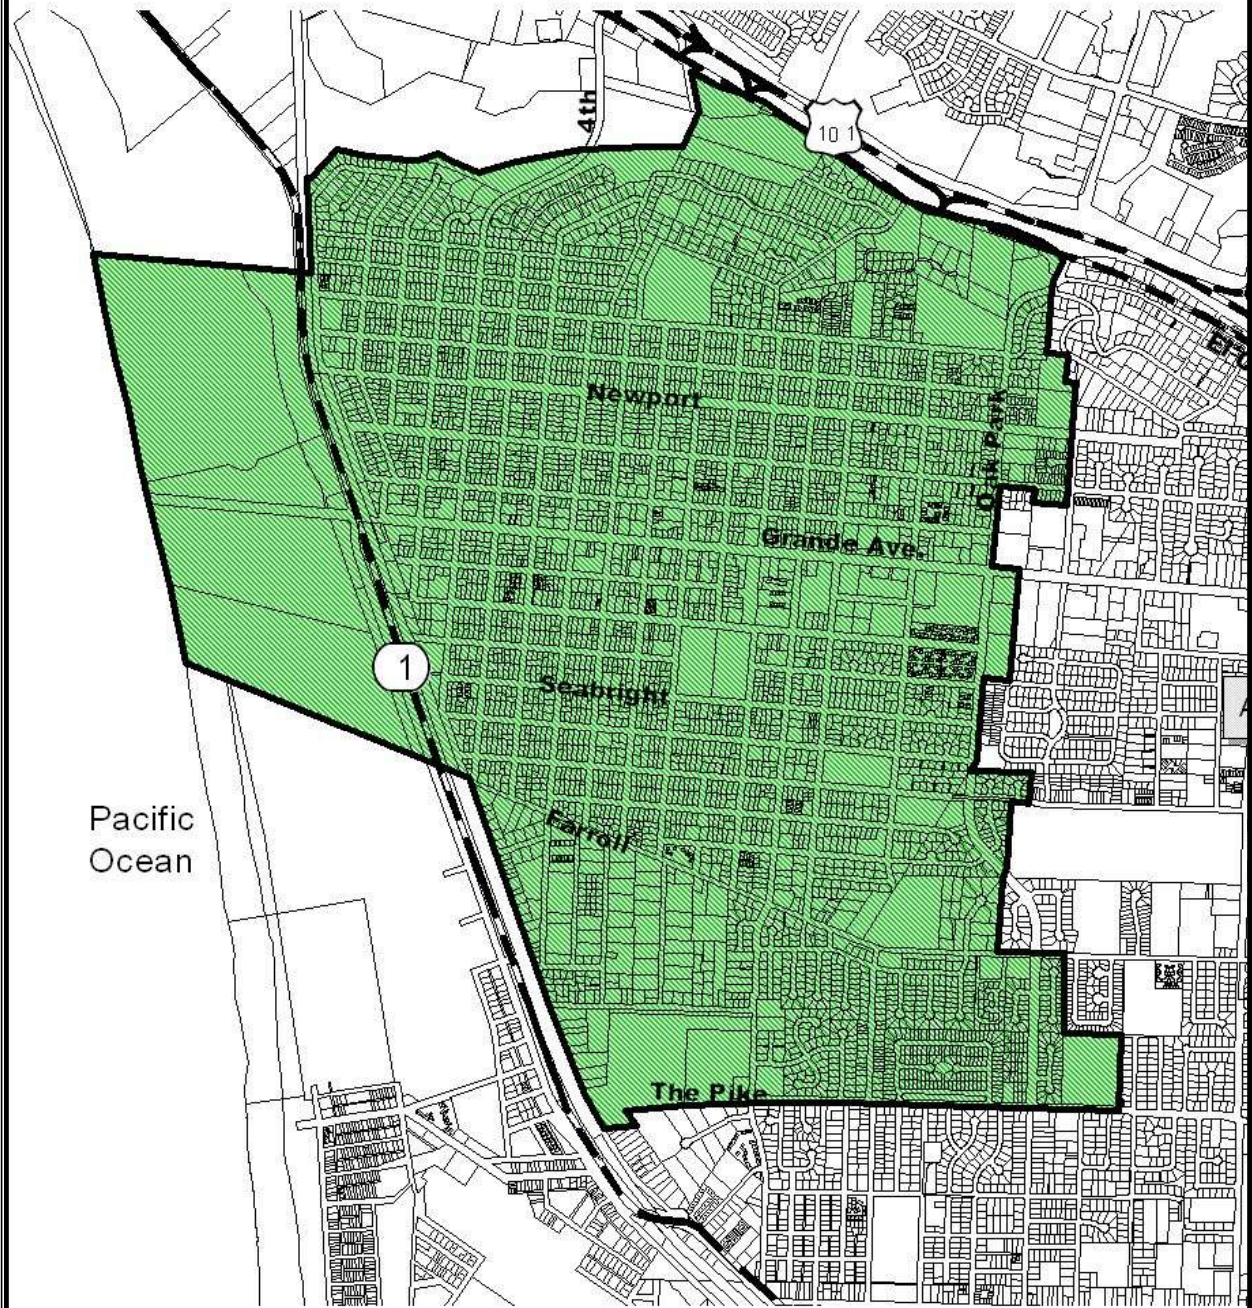

City of Grover Beach
City Limits and Sphere of Influence
Adopted: February 2003

Pacific
Ocean

Legend

-  City Limits
-  Sphere of Influence
-  Major Roads